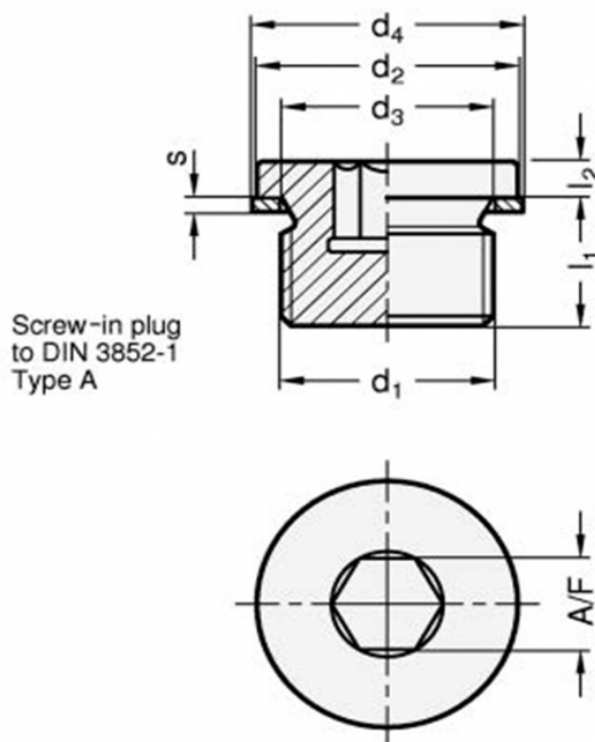

Article number: 20908STM101AA

Description: E+G Threaded plug DIN 908-ST-M10x1-AA

Measures

A/F	= 5
d1	= M10x1
d2h14	= 14
d3	= 10.3
d4	= 13.5
l1	= 8
l2	= 3
s	= 1

Weight in (g) = 7